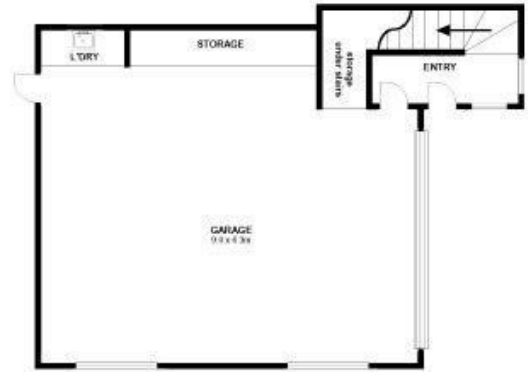

**8 ABATE PLACE
MIDWAY POINT**